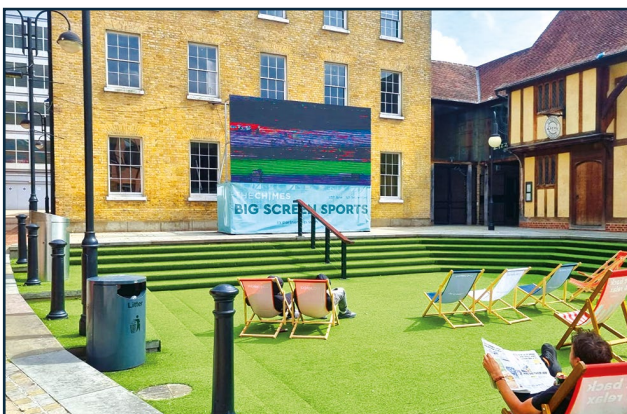

SCREENS

LED OUTDOOR SCREENS

HD

HQ HD PICTURE
multiple formats

LIVE & STREAM

LIVE STREAMS ■ OUTDOOR CINEMA ■ SHOW RELAY
Full AV options available

1-2 HRS

BUILD TIME
PER SCREEN