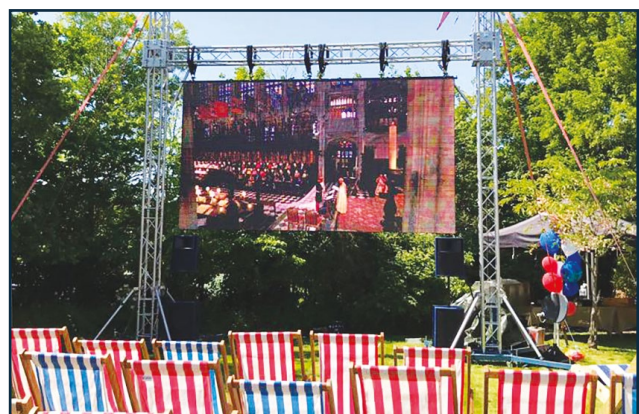

SCREENS

LED OUTDOOR SCREENS

HD

HQ HD PICTURE
multiple formats

LIVE & STREAM

LIVE STREAMS ■ OUTDOOR CINEMA ■ SHOW RELAY
Full AV options available

1-2 HRS

BUILD TIME
PER SCREEN