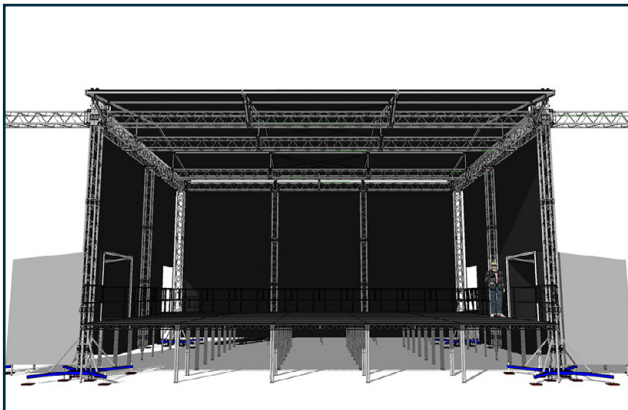

E1412T

THE FORTEEN TWELVE

105m²

PERFORMANCE AREA
plus 12m² wing areas

32m

STRUCTURE WIDTH
with PA & screen wings

8m

STRUCTURE HEIGHT
up to 1.6m stage height

1-2 days

BUILD TIME
1 day break

**UK
STAGE
HIRE**

TELEPHONE: 03309 129987
EMAIL: INFO@UKSTAGEHIRE.COM
WWW.UKSTAGEHIRE.COM

FORTEEN-TWELVE

- OPTIONAL 8FT X 8FT COWSHEDS (X2)
- 3M P.A. WINGS
- OPTIONAL 5M LED SCREEN WINGS
- BACKSTAGE AREA COMPATIBLE
- EXCELENT BRANDING OPTIONS