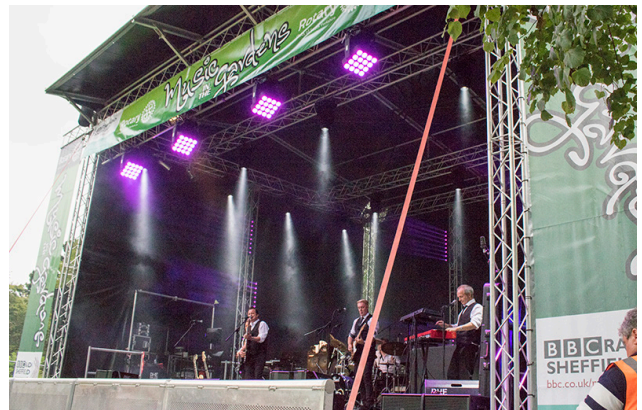

E1412T

THE FORTEEN TWELVE

105m²

PERFORMANCE AREA
plus 12m² wing areas

32m

STRUCTURE WIDTH
with PA & screen wings

8m

STRUCTURE HEIGHT
up to 1.6m stage height

1-2 days

BUILD TIME
1 day break

**UK
STAGE
HIRE**

TELEPHONE: 03309 129987
EMAIL: INFO@UKSTAGEHIRE.COM
WWW.UKSTAGEHIRE.COM

FORTEEN-TWELVE

- OPTIONAL 8FT X 8FT COWSHEDS (X2)
- 3M P.A. WINGS
- OPTIONAL 5M LED SCREEN WINGS
- BACKSTAGE AREA COMPATIBLE
- EXCELENT BRANDING OPTIONS