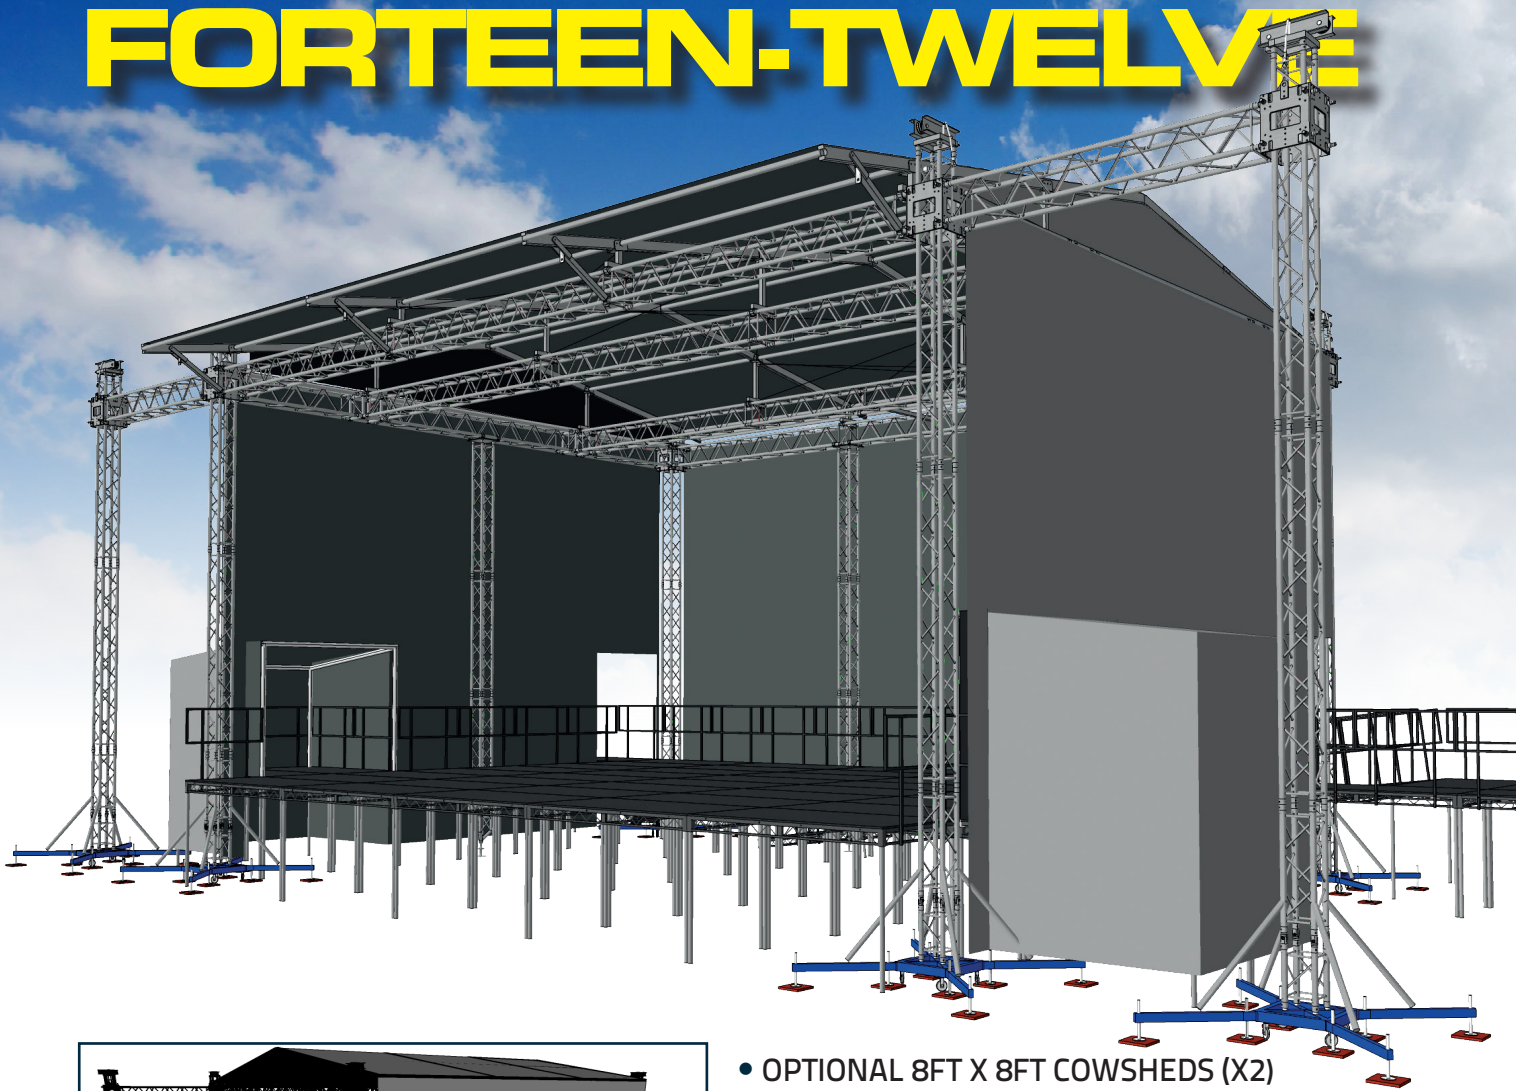

E1412T

THE FORTEEN TWELVE

105m²

PERFORMANCE AREA
plus 12m² wing areas

32m

STRUCTURE WIDTH
with PA & screen wings

8m

STRUCTURE HEIGHT
up to 1.6m stage height

1-2 days

BUILD TIME
1 day break

**UK
STAGE
HIRE**

TELEPHONE: 03309 129987
EMAIL: INFO@UKSTAGEHIRE.COM
WWW.UKSTAGEHIRE.COM

FORTEEN-TWELVE

- OPTIONAL 8FT X 8FT COWSHEDS (X2)
- 3M P.A. WINGS
- OPTIONAL 5M LED SCREEN WINGS
- BACKSTAGE AREA COMPATIBLE
- EXCELENT BRANDING OPTIONS