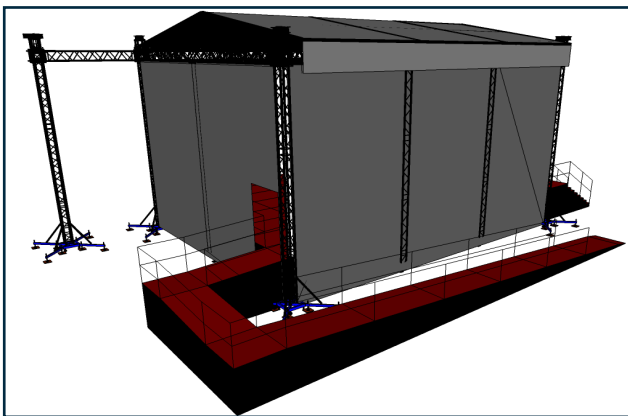

E1412T

THE FORTEEN TWELVE

105m²

PERFORMANCE AREA
plus 12m² wing areas

32m

STRUCTURE WIDTH
with PA & screen wings

8m

STRUCTURE HEIGHT
up to 1.6m stage height

1-2 days

BUILD TIME
1 day break

**UK
STAGE
HIRE**

TELEPHONE: 03309 129987
EMAIL: INFO@UKSTAGEHIRE.COM
WWW.UKSTAGEHIRE.COM

FORTEEN-TWELVE

- OPTIONAL 8FT X 8FT COWSHEDS (X2)
- 3M P.A. WINGS
- OPTIONAL 5M LED SCREEN WINGS
- BACKSTAGE AREA COMPATIBLE
- EXCELENT BRANDING OPTIONS