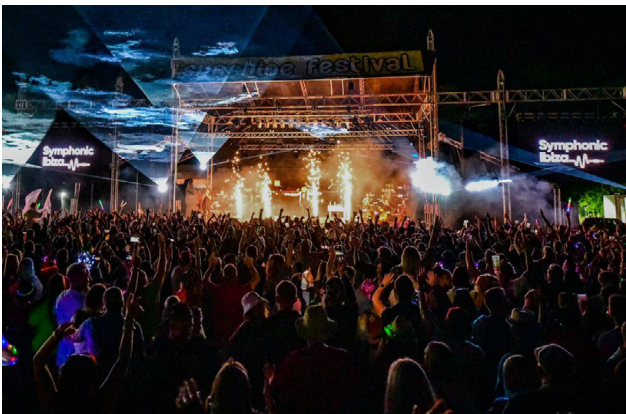

E1210T

THE TWELVE TEN

90m²

PERFORMANCE AREA
plus 66m² wing area

32m

STRUCTURE WIDTH
with PA & screen wings

10m

STRUCTURE HEIGHT
up to 1.6m stage height

2days

BUILD TIME
1 day break

UK
STAGE
HIRE

TELEPHONE: 03309 129987
EMAIL: INFO@UKSTAGEHIRE.COM
WWW.UKSTAGEHIRE.COM

TWELVE-TEN

The E1210T stage boasts a good sized performance area with two very large wing spaces. This allows for the use of rolling risers on larger productions.

The staging for the 'Twelve-Ten' can be expanded out the back and covered to give you a large back stage prep area.

It has P.A. wings and 4.8m Wide LED Screen wings as an option.

BRANDING

FULL IN-HOUSE BRANDING DESIGN
& PRODUCTION SERVICES