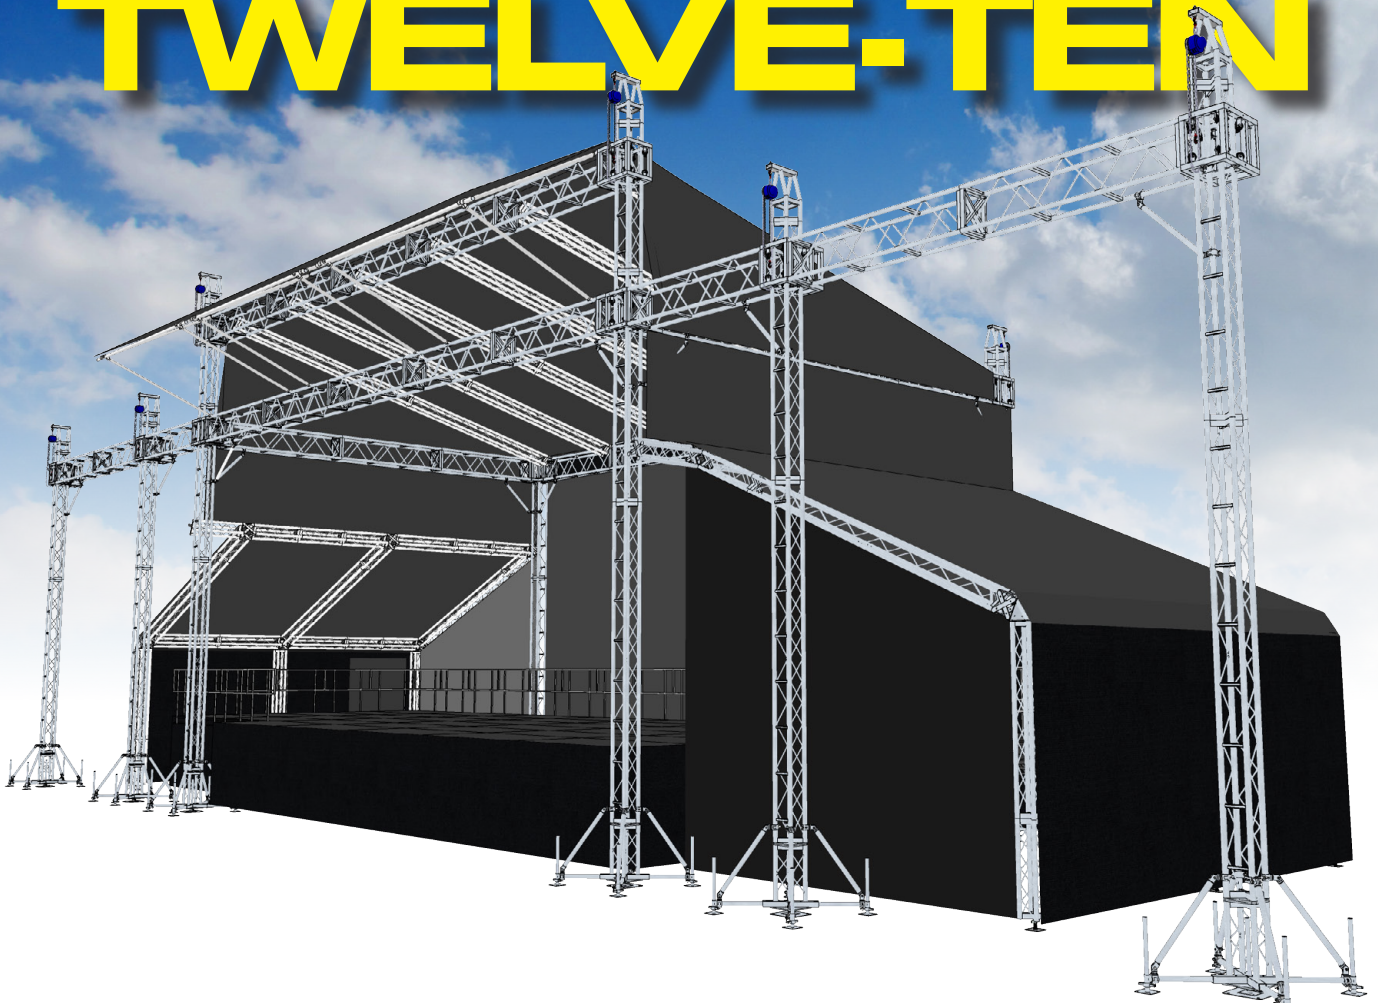

E1210T

THE TWELVE TEN

90m²

PERFORMANCE AREA
plus 66m² wing area

32m

STRUCTURE WIDTH
with PA & screen wings

10m

STRUCTURE HEIGHT
up to 1.6m stage height

2days

BUILD TIME
1 day break

UK
STAGE
HIRE

TELEPHONE: 03309 129987
EMAIL: INFO@UKSTAGEHIRE.COM
WWW.UKSTAGEHIRE.COM

TWELVE-TEN

The E1210T stage boasts a good sized performance area with two very large wing spaces. This allows for the use of rolling risers on larger productions.

The staging for the 'Twelve-Ten' can be expanded out the back and covered to give you a large back stage prep area.

It has P.A. wings and 4.8m Wide LED Screen wings as an option.

BRANDING

FULL IN-HOUSE BRANDING DESIGN
& PRODUCTION SERVICES