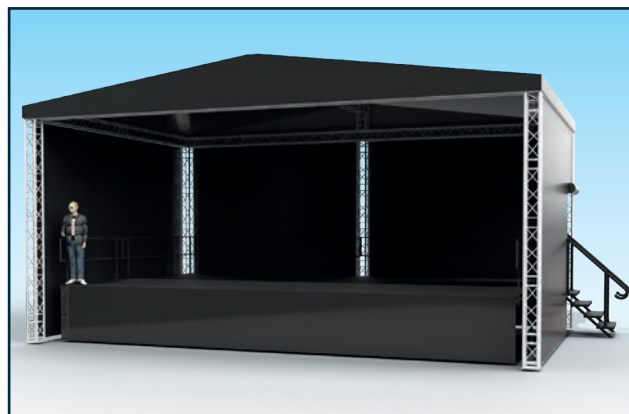

UK
STAGE
HIRE

TELEPHONE: 03309 129987
EMAIL: INFO@UKSTAGEHIRE.COM
WWW.UKSTAGEHIRE.COM