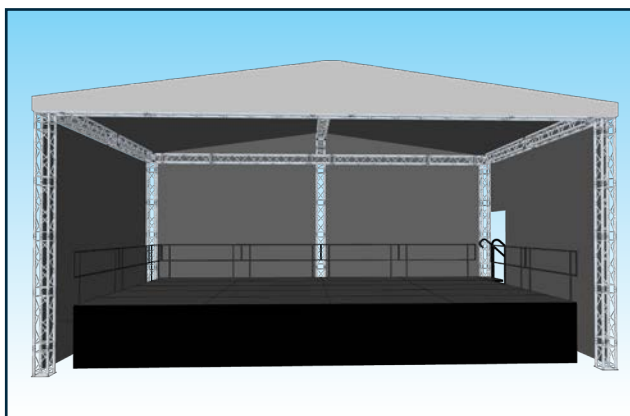

# E107

ONE O-SEVEN

**60m<sup>2</sup>**

PERFORMANCE AREA  
optional extensions

**10.7m**

STRUCTURE WIDTH  
steps included

**6.1m**

STRUCTURE HEIGHT  
up to 1.4m stage height

# ONE O-SEVEN

- SILVER ROOF & SIDES
- BRANDING OPTIONS
- SUITS LARGER BANDS & MULTIPLE ACTS
- STAGE EXTENSIONS AVAILABLE