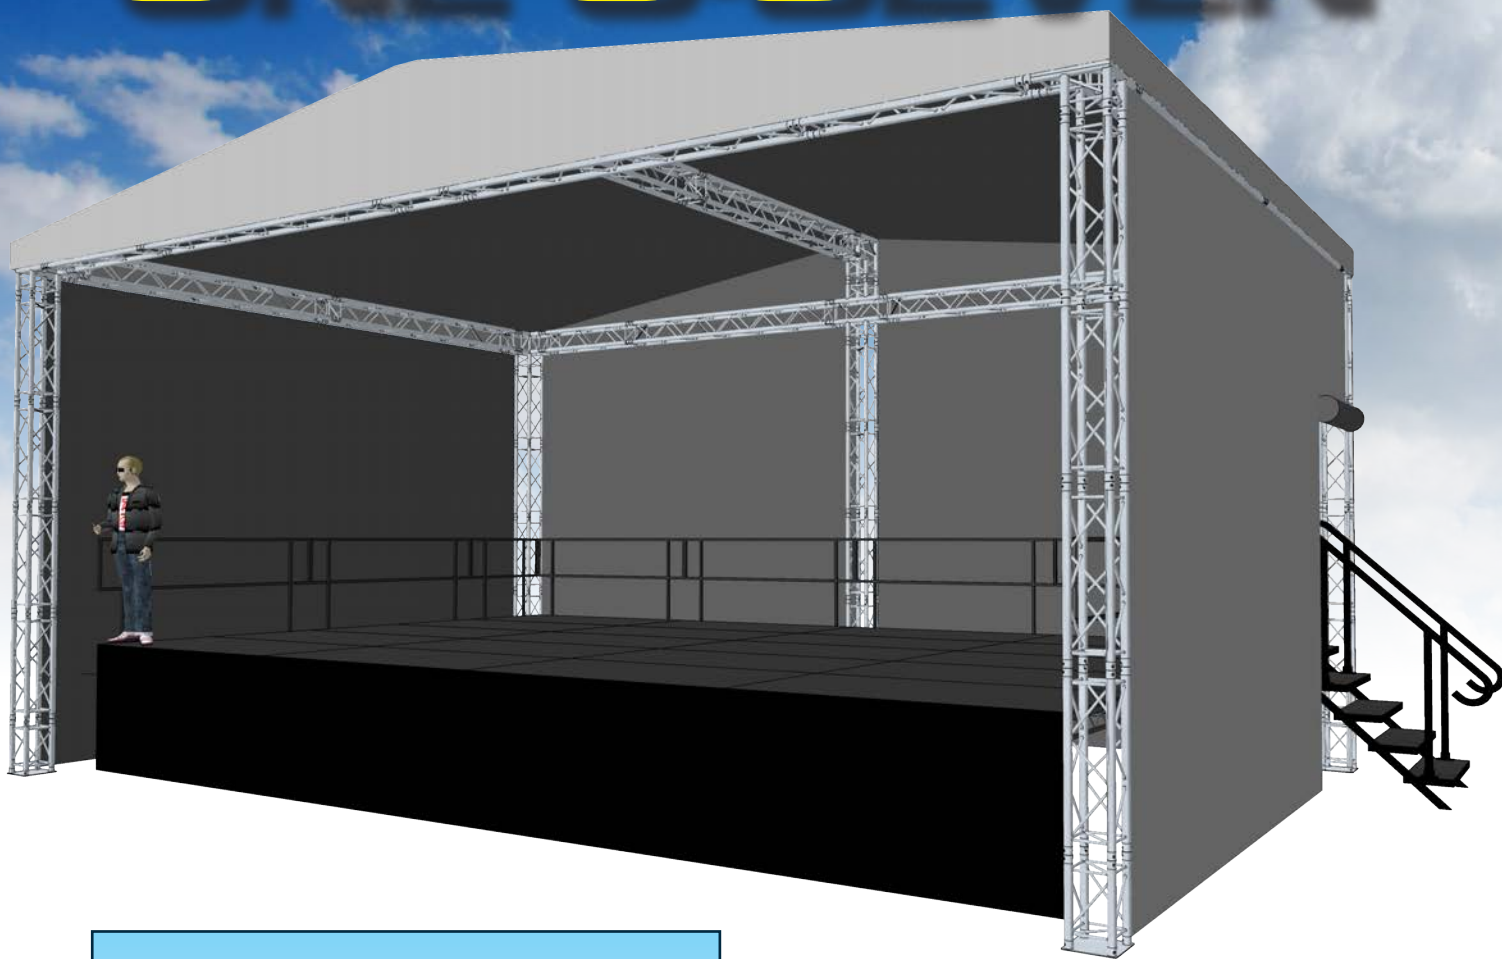

# E107

ONE O-SEVEN

**60m<sup>2</sup>**

PERFORMANCE AREA  
optional extensions

**10.7m**

STRUCTURE WIDTH  
steps included

**6.1m**

STRUCTURE HEIGHT  
up to 1.4m stage height

# ONE O-SEVEN

- SILVER ROOF & SIDES
- BRANDING OPTIONS
- SUITS LARGER BANDS & MULTIPLE ACTS
- STAGE EXTENSIONS AVAILABLE