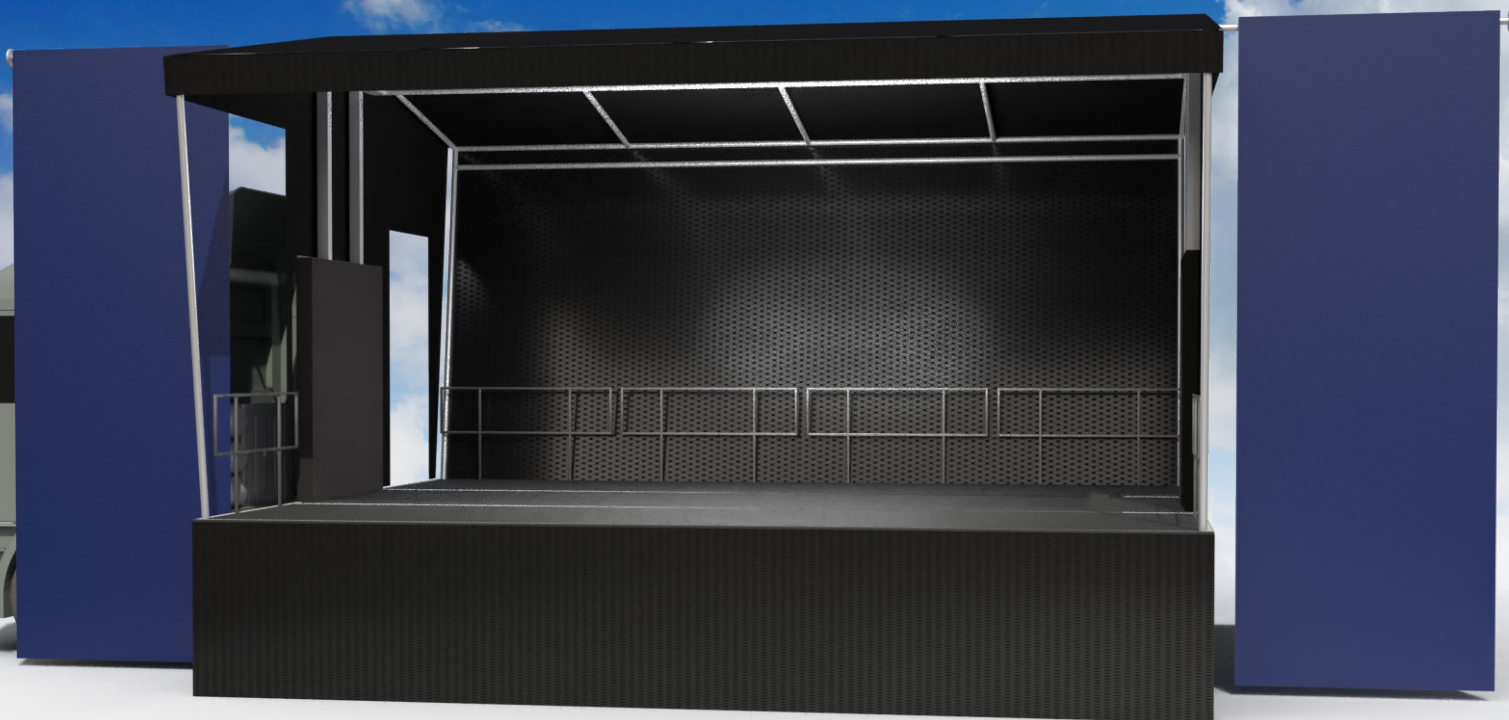

# E87M

**48m<sup>2</sup>**

PERFORMANCE AREA  
optional extensions

**8m**

STRUCTURE WIDTH  
steps included

**4.8m**

STRUCTURE HEIGHT  
1.4m stage height

**3 HRS**

# E87M

SELF CONTAINED CONCERT STAGE  
INCLUDES SOUND & LIGHT SHOW  
READY IN 3 HOURS  
EXCELLENT BRANDING OPTIONS  
SUITS BANDS & MULTI ACT SHOWS