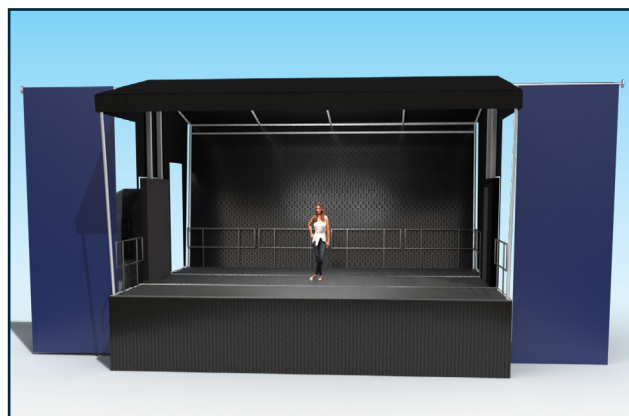

**UK
STAGE
HIRE**

TELEPHONE: 03309 129987
EMAIL: INFO@UKSTAGEHIRE.COM
WWW.UKSTAGEHIRE.COM