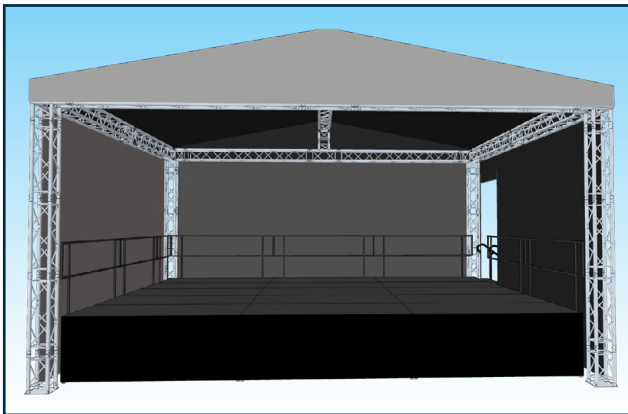

E77

SEVENTY-SEVEN

45m²

PERFORMANCE AREA
optional extensions

7.7m

STRUCTURE WIDTH
steps included

3.7m

STRUCTURE HEIGHT

3-4^{hrs}

BUILD TIME
2 man crew

UK
STAGE
HIRE

TELEPHONE: 03309 129987

EMAIL: INFO@UKSTAGEHIRE.COM

WWW.UKSTAGEHIRE.COM

SEVENTY-SEVEN

- QUICK SET UP
- SILVER ROOF & SIDES
- BRANDING OPTIONS
- SUITS LARGER BANDS MULTIPLE ACTS
- STAGE EXTENSIONS AVAILABLE