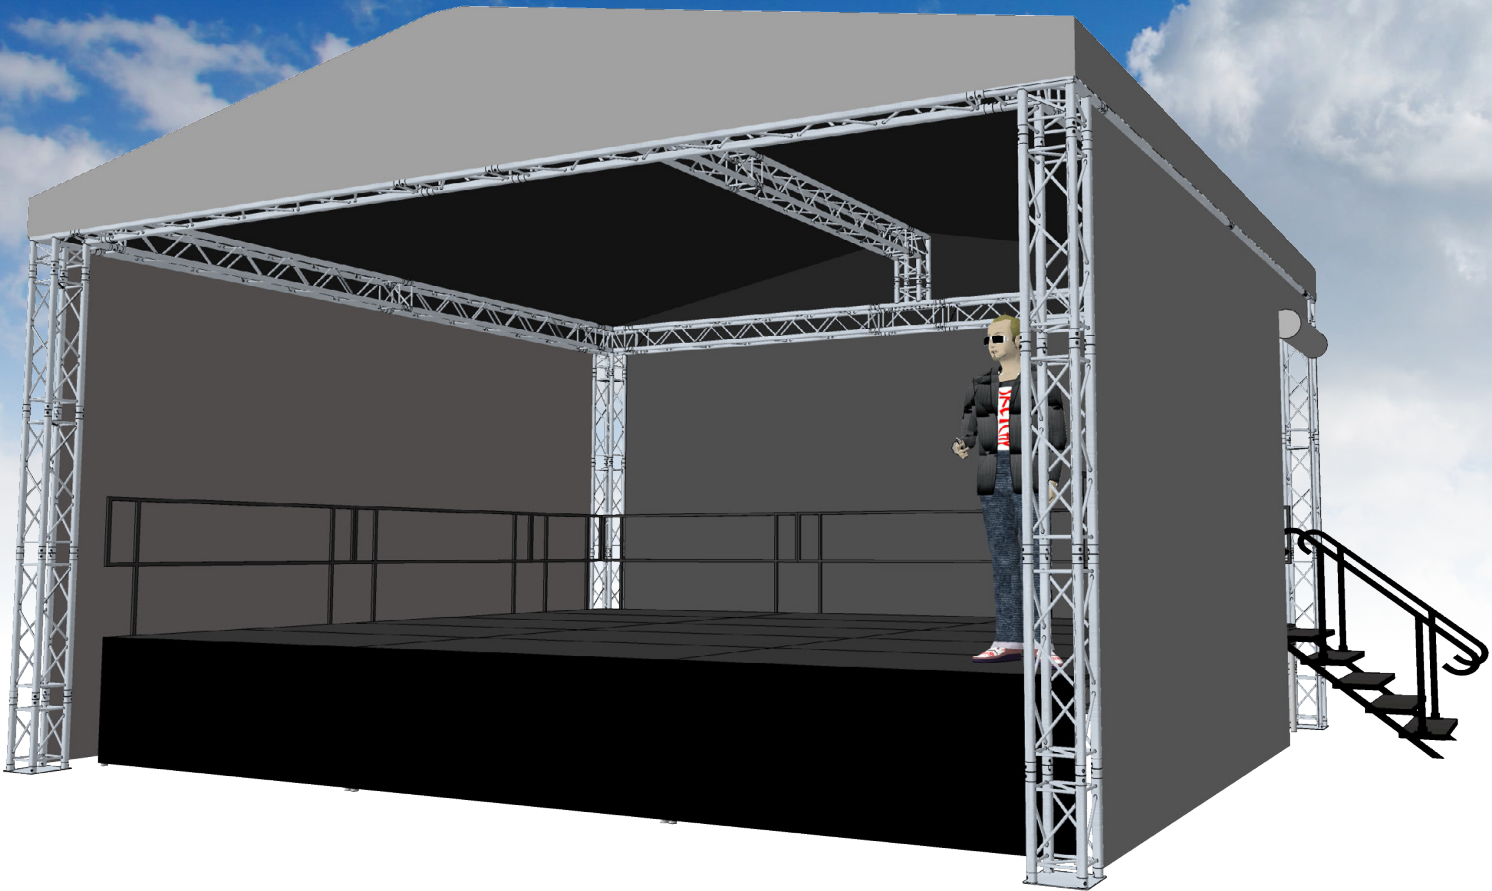

E77

SEVENTY-SEVEN

45m²

PERFORMANCE AREA
optional extensions

7.7m

STRUCTURE WIDTH
steps included

3.7m

STRUCTURE HEIGHT

3-4^{hrs}

BUILD TIME
2 man crew

UK
STAGE
HIRE

TELEPHONE: 03309 129987

EMAIL: INFO@UKSTAGEHIRE.COM

WWW.UKSTAGEHIRE.COM

SEVENTY-SEVEN

- QUICK SET UP
- SILVER ROOF & SIDES
- BRANDING OPTIONS
- SUITS LARGER BANDS MULTIPLE ACTS
- STAGE EXTENSIONS AVAILABLE