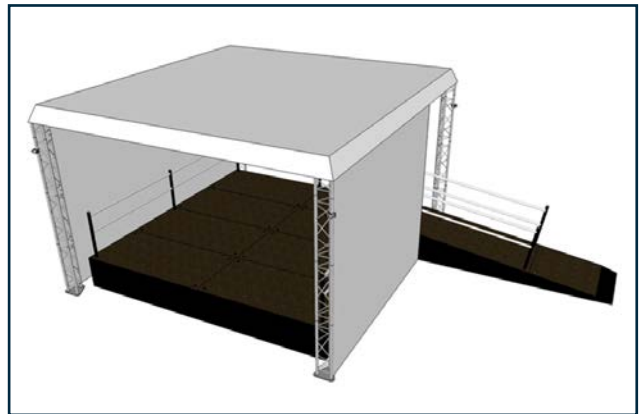

E55

THE FIFTY-FIVE

24m²

PERFORMANCE AREA
optional extensions

5.7m

STRUCTURE WIDTH
steps included

3.6m

STRUCTURE HEIGHT

2-3^{hrs}

BUILD TIME
2 man crew

UK
STAGE
HIRE

TELEPHONE: 03309 129987
EMAIL: INFO@UKSTAGEHIRE.COM
WWW.UKSTAGEHIRE.COM