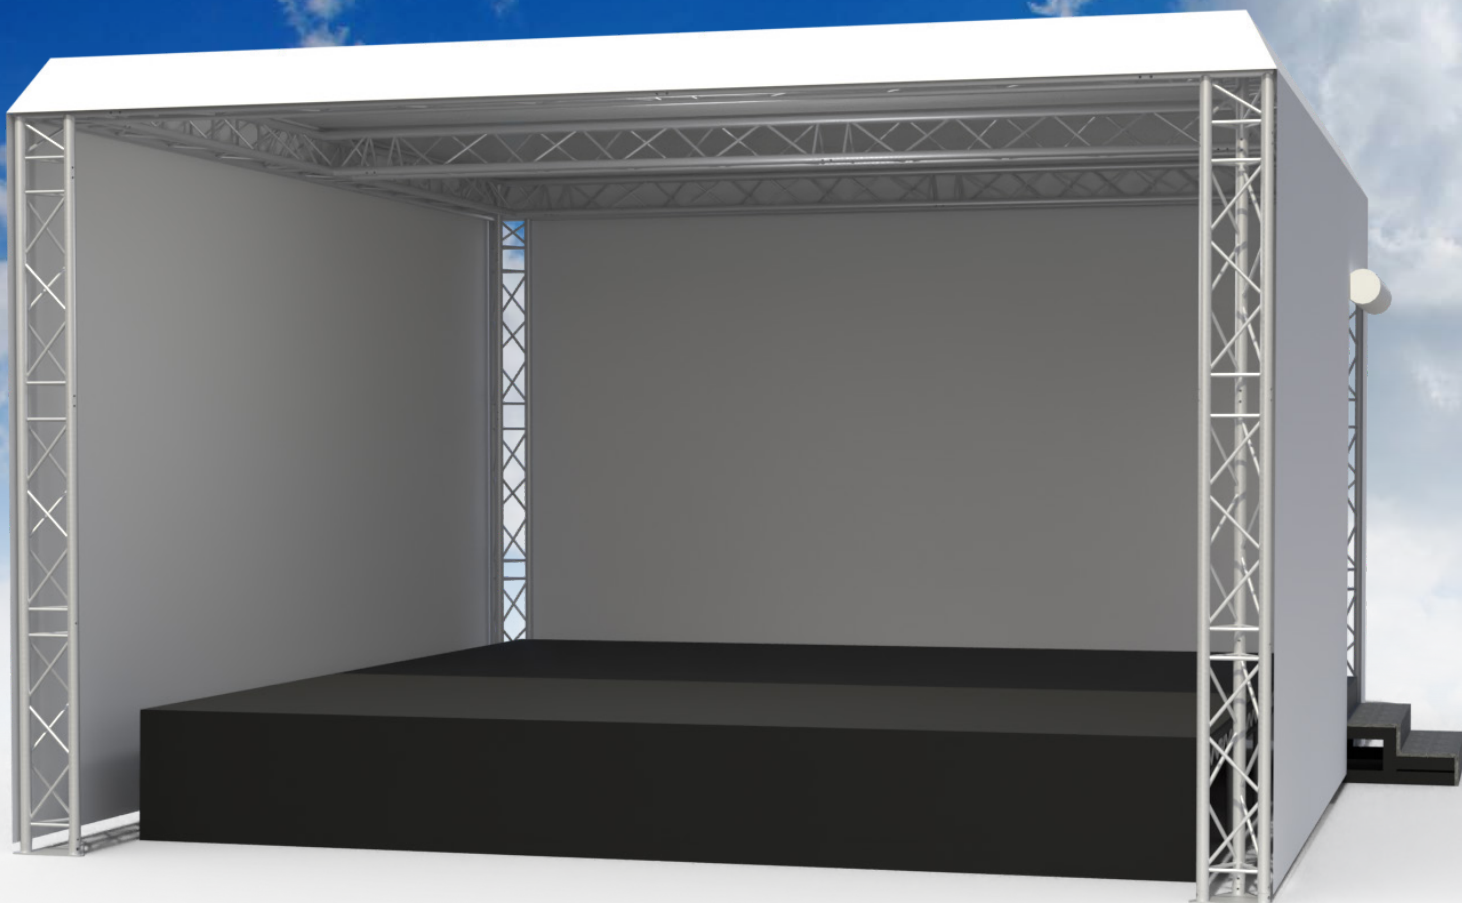

E55

THE FIFTY-FIVE

QUICK SET UP
OPTIONAL SIDES
BRANDING OPTIONS
SUITS SMALL BANDS
STAGE EXTENSIONS AVAILABLE

BRANDING

FULL IN-HOUSE BRANDING DESIGN
& PRODUCTION SERVICES

BACKDROPS • BANNERS
VALANCES • PA WINGS
ADVERTISING • SIGNAGE

TAILORED FIT PRODUCED ON
VINYL OR AIRFLOW MATERIAL

UK
STAGE
HIRE

TELEPHONE: 03309 129987
EMAIL: INFO@UKSTAGEHIRE.COM
WWW.UKSTAGEHIRE.COM