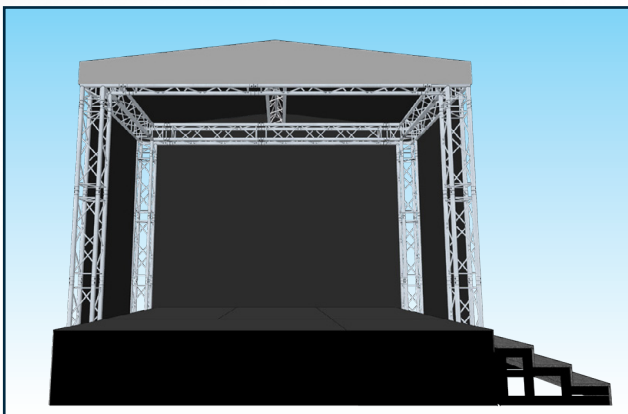

MINI 2

MINI STAGE TWO

14m²

PERFORMANCE AREA
optional extensions

4.5m

STRUCTURE WIDTH
steps included

3.6m

STRUCTURE HEIGHT

2 hours

BUILD TIME
2 man crew

**UK
STAGE
HIRE**

TELEPHONE: 03309 129987
EMAIL: INFO@UKSTAGEHIRE.COM
WWW.UKSTAGEHIRE.COM

MINI 2

MINI STAGE TWO

QUICK SET UP
OPTIONAL SIDES
COMPACT FOOTPRINT
SUITS AWARDS, SPEECHES & SOLOISTS
STAGE EXTENSIONS AVAILABLE