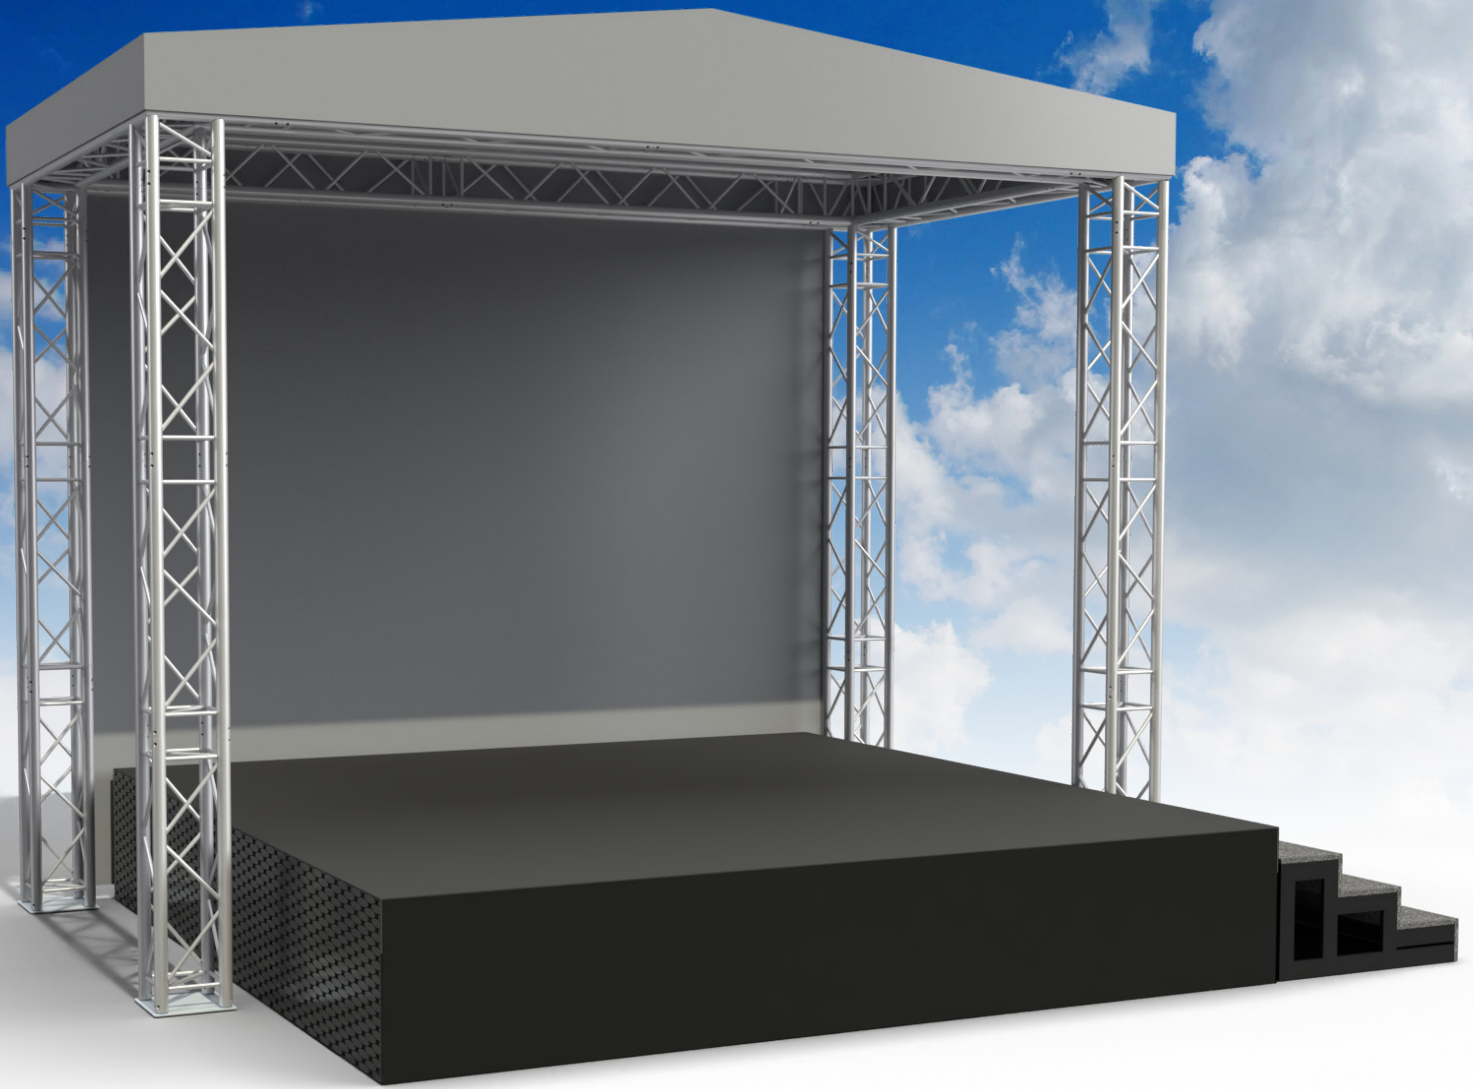

MINI 2

MINI STAGE TWO

14m²

PERFORMANCE AREA
optional extensions

4.5m

STRUCTURE WIDTH
steps included

3.6m

STRUCTURE HEIGHT

2 hours

BUILD TIME
2 man crew

**UK
STAGE
HIRE**

TELEPHONE: 03309 129987
EMAIL: INFO@UKSTAGEHIRE.COM
WWW.UKSTAGEHIRE.COM

MINI 2

MINI STAGE TWO

QUICK SET UP
OPTIONAL SIDES
COMPACT FOOTPRINT
SUITS AWARDS, SPEECHES & SOLOISTS
STAGE EXTENSIONS AVAILABLE