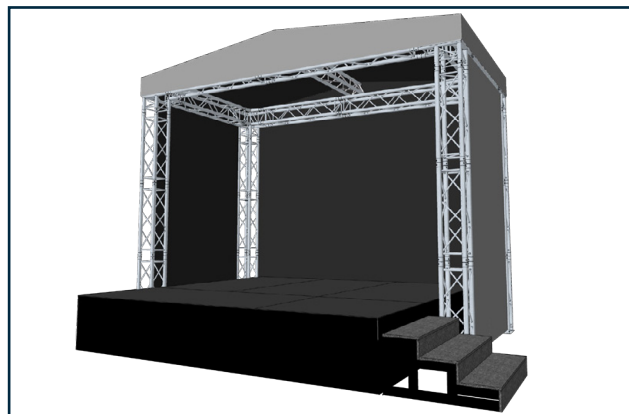

MINI 2

MINI STAGE TWO

14m²

PERFORMANCE AREA
optional extensions

4.5m

STRUCTURE WIDTH
steps included

3.6m

STRUCTURE HEIGHT

2 hours

BUILD TIME
2 man crew

**UK
STAGE
HIRE**

TELEPHONE: 03309 129987
EMAIL: INFO@UKSTAGEHIRE.COM
WWW.UKSTAGEHIRE.COM

MINI 2

MINI STAGE TWO

QUICK SET UP
OPTIONAL SIDES
COMPACT FOOTPRINT
SUITS AWARDS, SPEECHES & SOLOISTS
STAGE EXTENSIONS AVAILABLE