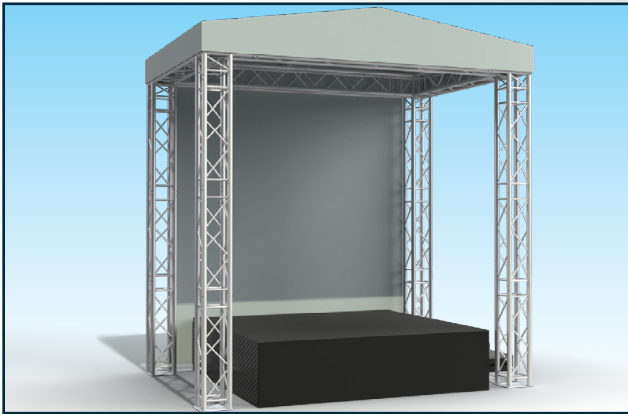

MINI 1

MINI STAGE ONE

6m²

PERFORMANCE AREA
optional extensions

4m

STRUCTURE WIDTH
steps included

3.6m

STRUCTURE HEIGHT

1-2^{hrs}

BUILD TIME
2 man crew

**UK
STAGE
HIRE**

TELEPHONE: 03309 129987
EMAIL: INFO@UKSTAGEHIRE.COM
WWW.UKSTAGEHIRE.COM

MINISTAGE ONE

**QUICK SET UP
OPTIONAL SIDES
COMPACT FOOTPRINT
SUITS AWARDS, SPEECHES & SOLOISTS
STAGE EXTENSIONS AVAILABLE**