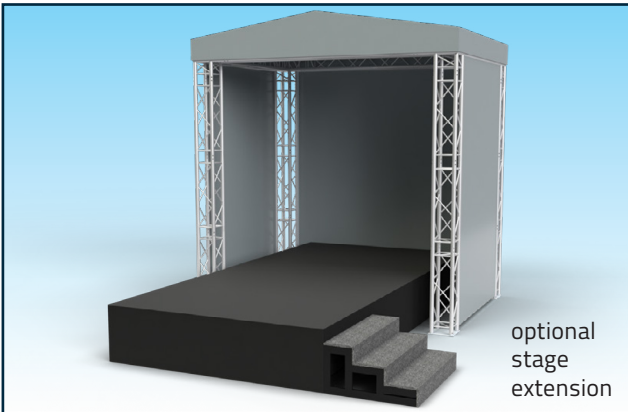

MINI 1

MINI STAGE ONE

6m²

PERFORMANCE AREA
optional extensions

4m

STRUCTURE WIDTH
steps included

3.6m

STRUCTURE HEIGHT

1-2^{hrs}

BUILD TIME
2 man crew

**UK
STAGE
HIRE**

TELEPHONE: 03309 129987
EMAIL: INFO@UKSTAGEHIRE.COM
WWW.UKSTAGEHIRE.COM

MINISTAGE ONE

**QUICK SET UP
OPTIONAL SIDES
COMPACT FOOTPRINT
SUITS AWARDS, SPEECHES & SOLOISTS
STAGE EXTENSIONS AVAILABLE**