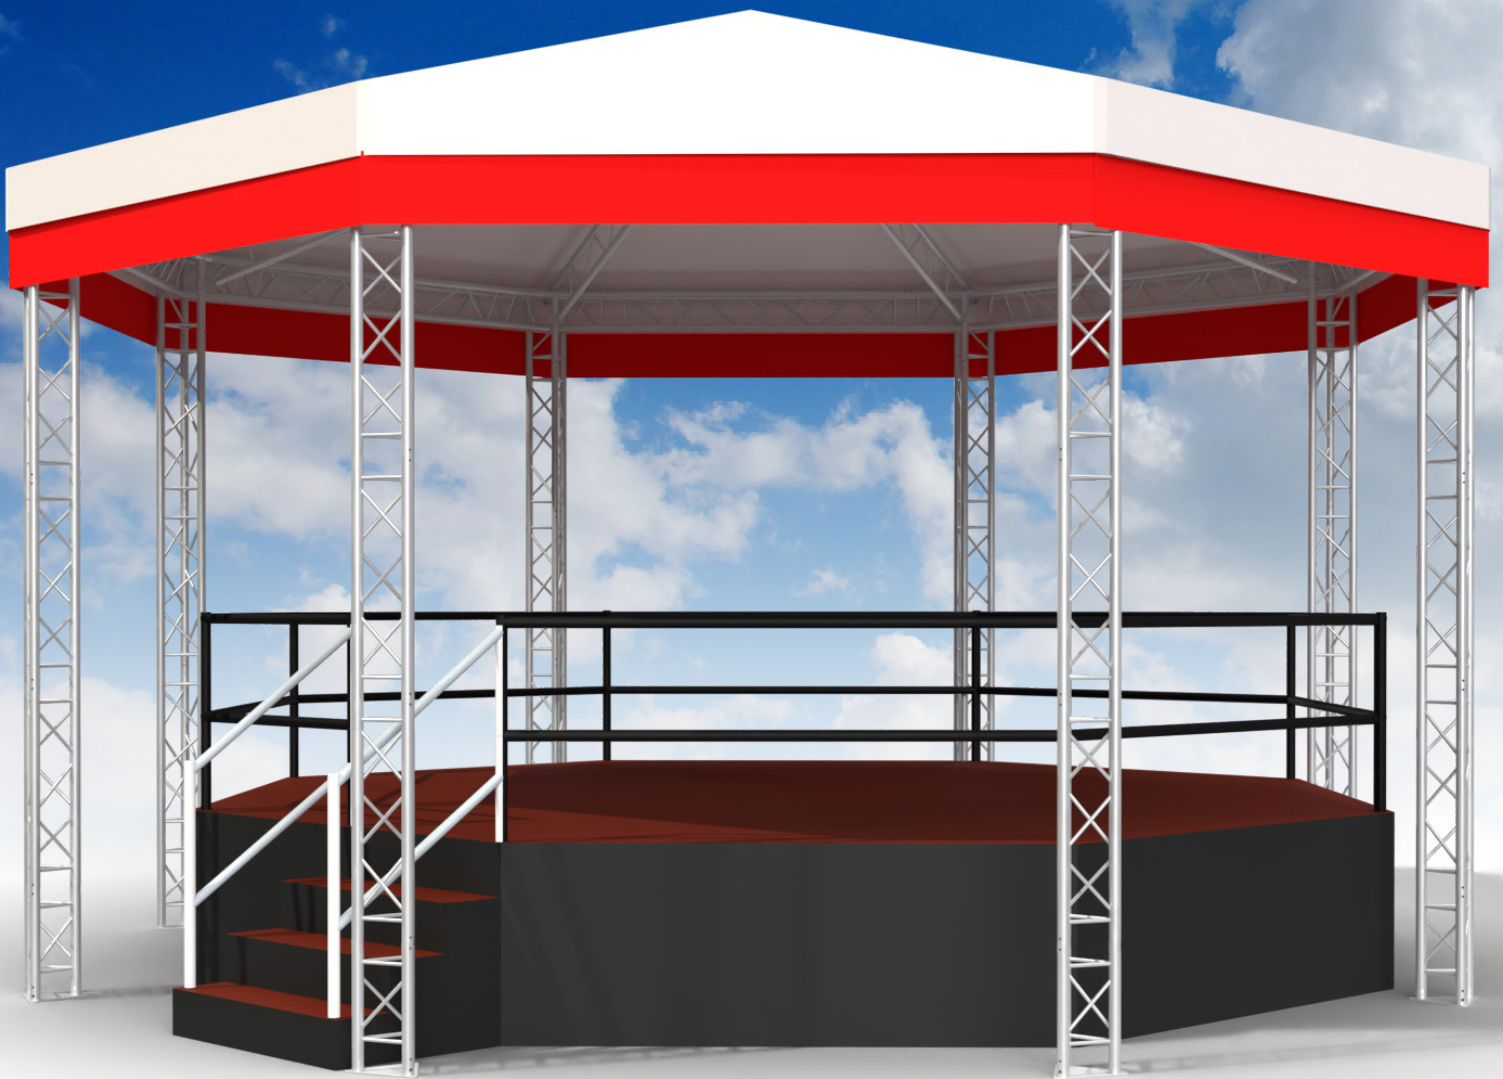

BANDSTAND ONE

TRUE 360 DEGREES VIEWABLE
SUITS BANDS & DEMONSTRATIONS
ACCESS RAMP OPTIONS
EXCELLENT BRANDING OPTIONS

BRANDING

FULL IN-HOUSE BRANDING DESIGN
& PRODUCTION SERVICES

**BACKDROPS • BANNERS
VALANCES • PA WINGS
ADVERTISING • SIGNAGE**

TAILORED FIT PRODUCED ON
VINYL OR AIRFLOW MATERIAL

**UK
STAGE
HIRE**

TELEPHONE: 03309 129987
EMAIL: INFO@UKSTAGEHIRE.COM
WWW.UKSTAGEHIRE.COM